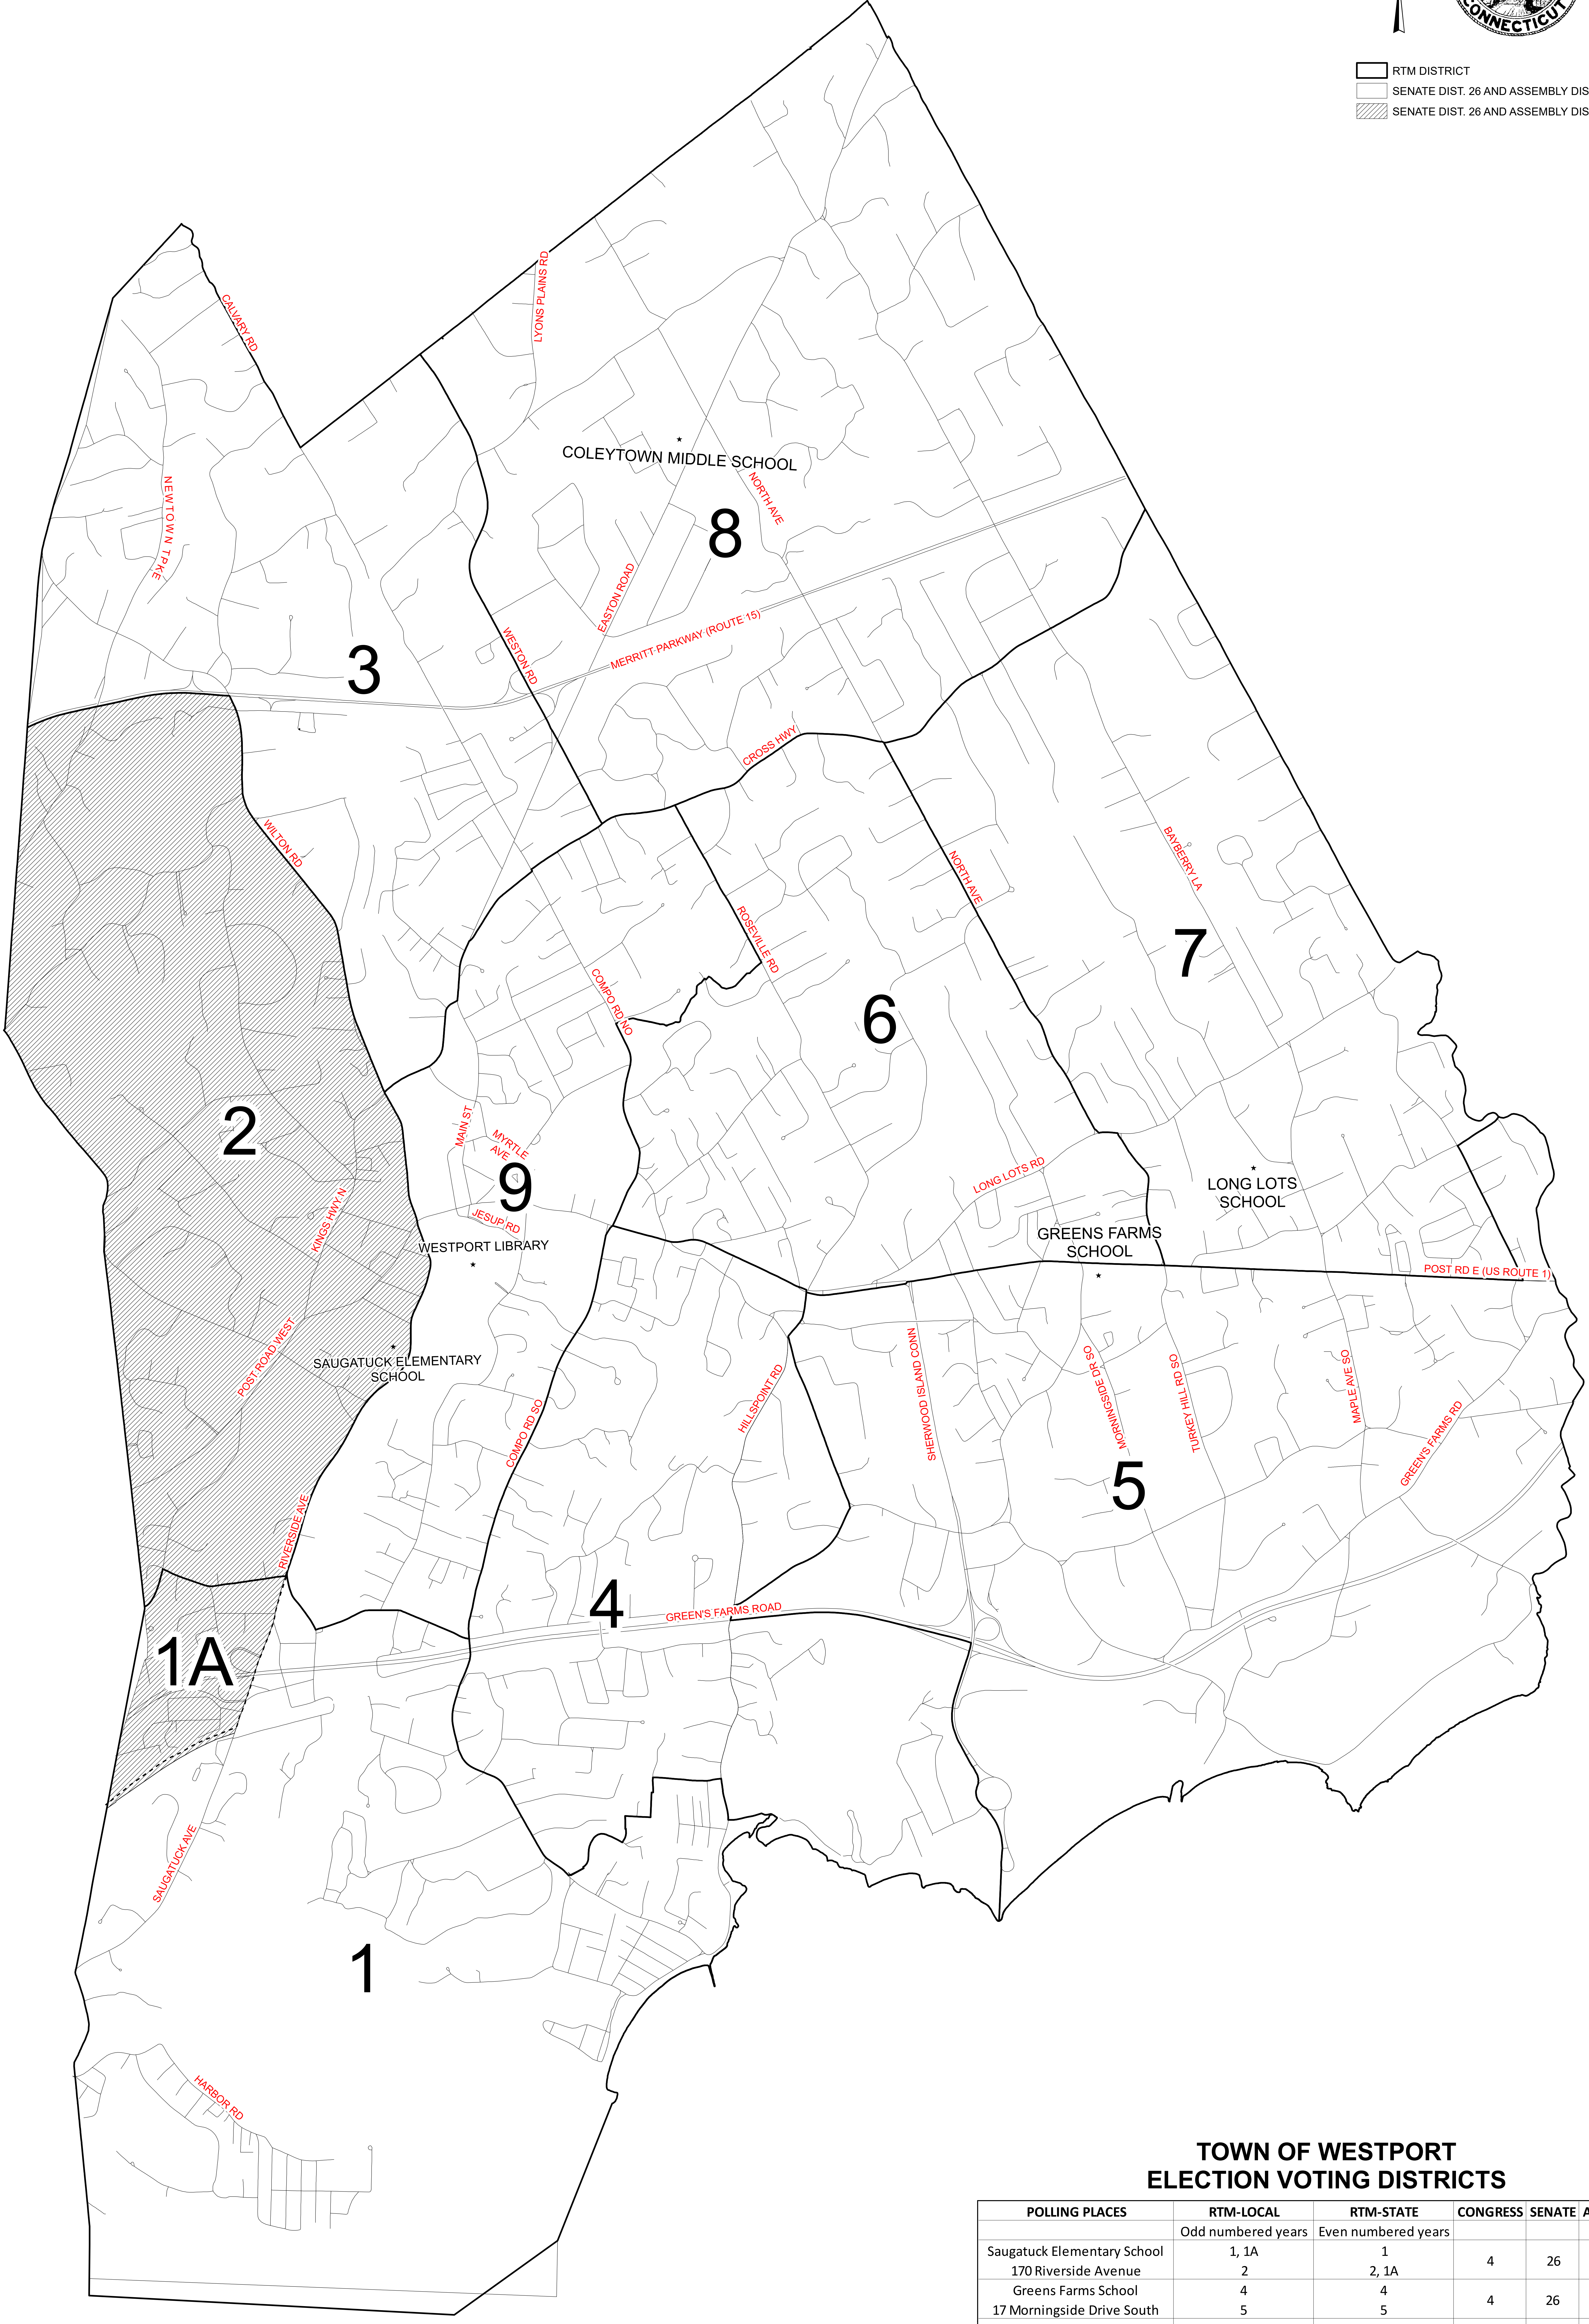

- RTM DISTRICT
- SENATE DIST. 26 AND ASSEMBLY DIST. 136
- SENATE DIST. 26 AND ASSEMBLY DIST. 143

**TOWN OF WESTPORT  
ELECTION VOTING DISTRICTS**

POLLING PLACES	RTM-LOCAL	RTM-STATE	CONGRESS	SENATE	ASSEMBLY
	Odd numbered years	Even numbered years			
Saugatuck Elementary School 170 Riverside Avenue	1, 1A 2	1 2, 1A	4	26	136 143
Greens Farms School 17 Morningside Drive South	4 5	4 5	4	26	136 136
Coleytown Middle School 255 North Avenue	3 8	3 8	4	26	136
Long Lots School 13 Hyde Lane	6 7	6 7	4	26	136
Westport Public Library 20 Jesup Road	9	9	4	26	136